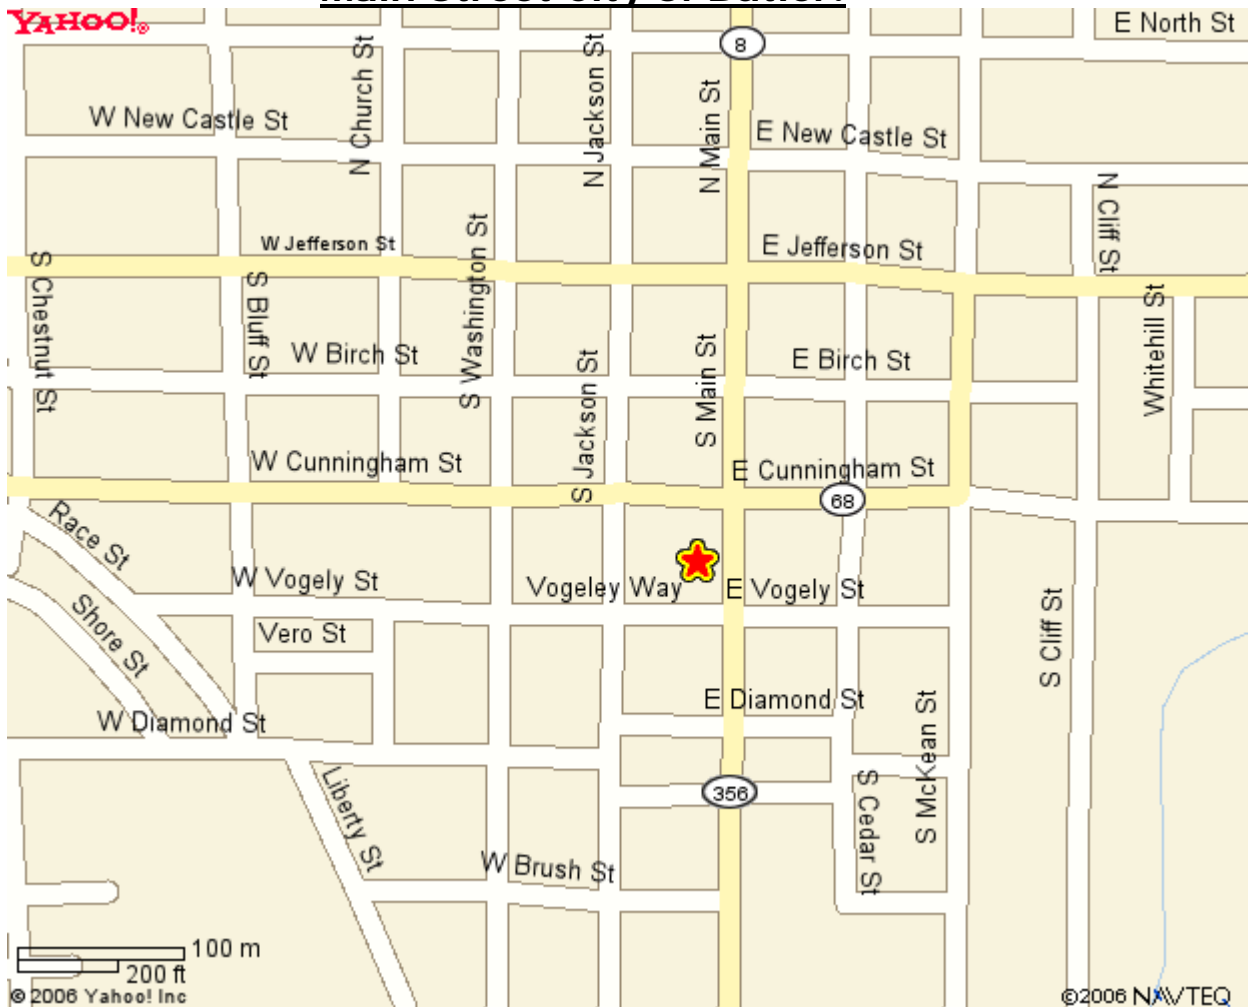

## Main Street City of Butler:

- Our offices are on Main Street, downtown Butler on the block between West Cunningham Street and Vogeley Way.
- "Holly Pointe" is labeled on the front awning of the building. (Next to Penn Telecom)
- Our reception area is the first door on the right as you enter the building.
- There is a parking garage behind the building.